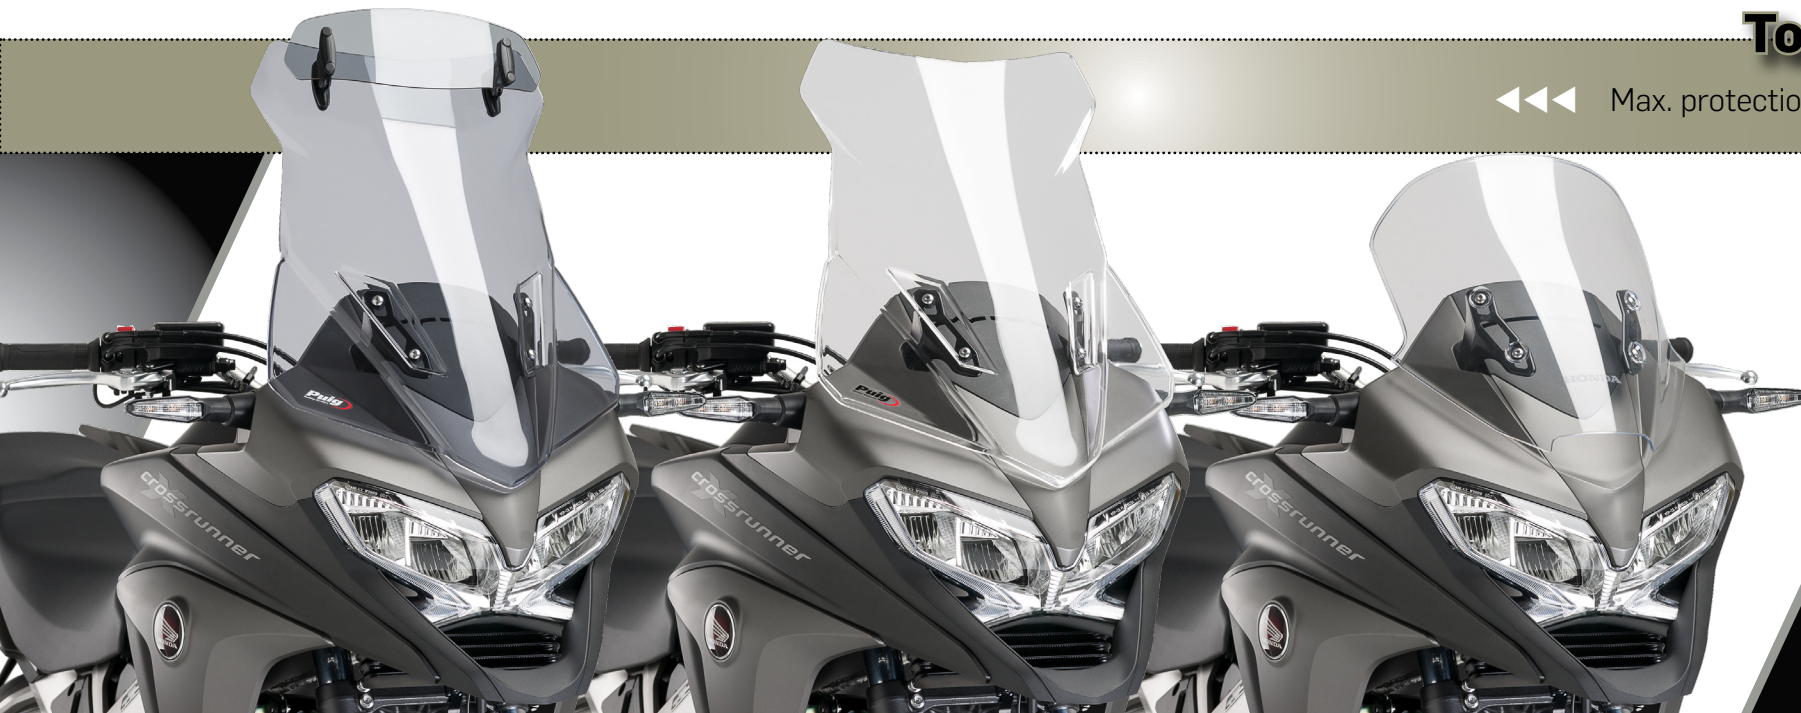

HONDA CROSSRUNNER 15-

since 1964
Puig
Hi-Tech Parts

Touring Screen

◀◀ Max. protection +150mm (5^{7/8}") ▶▶

7627H (touring+visor)

7626W

OEM