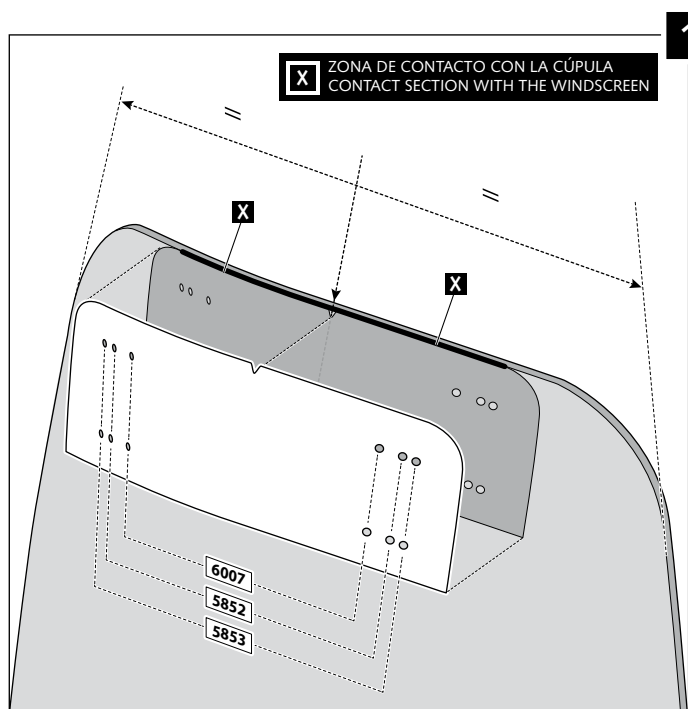

VISERA MULTIREGULABLE MULTI-ADJUSTABLE VISOR

INSTRUCCIONES DE MONTAJE - MOUNTING INSTRUCTIONS - MONTAGEANLEITUNG

TIPO/TYPO A - TIPO/TYPO A - TIPO/TYPO A