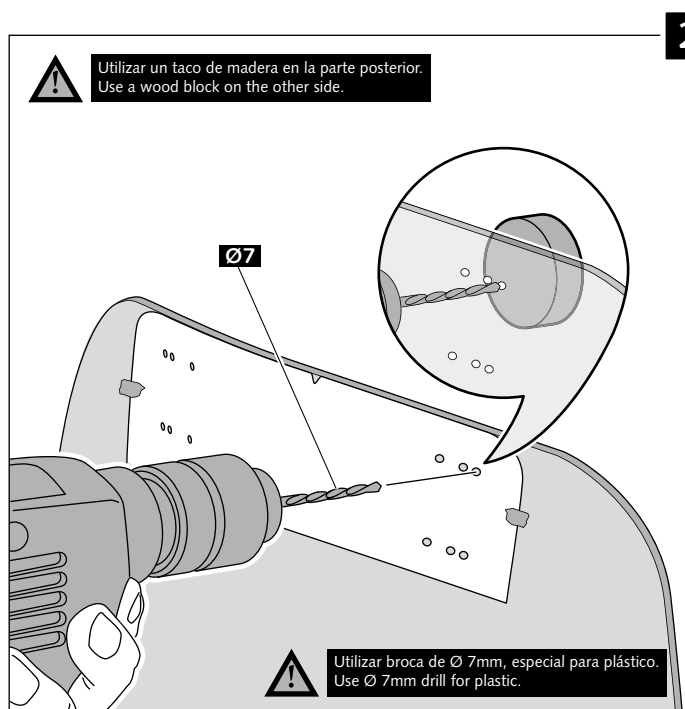

VISERA MULTIREGULABLE MULTI-ADJUSTABLE VISOR

INSTRUCCIONES DE MONTAJE - MOUNTING INSTRUCTIONS - MONTAGEANLEITUNG

TIPO/TYPO A - TIPO/TYPO A - TIPO/TYPO A