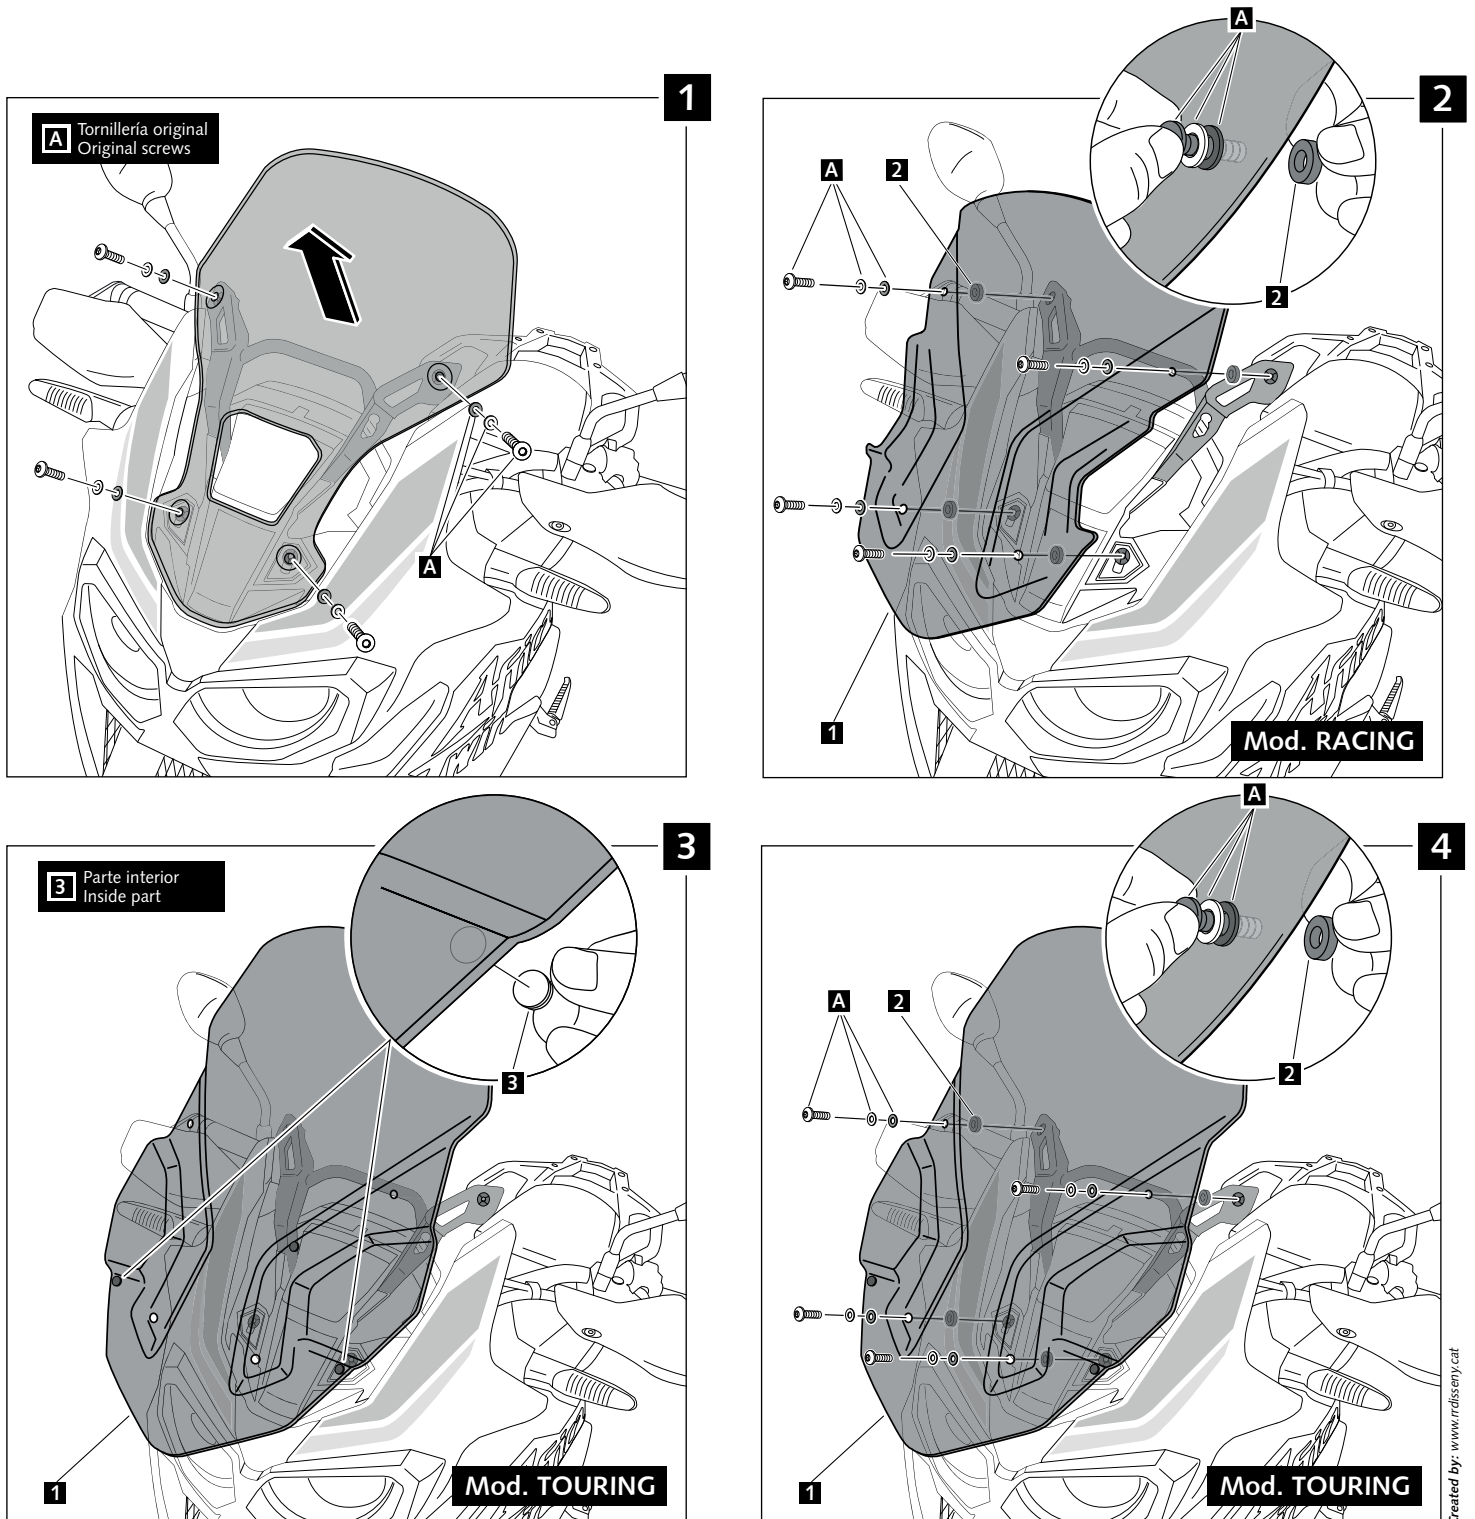

CÚPULA ADAPTABLE A - DOME FOR - SCHEIBE FÜR HONDA AFRICA TWIN '16- / AFRICA TWIN ADV. SPORT '18-

Mod. TOURING
Ref.: 8905

Mod. RACING
Ref.: 8904

ID.	PIEZA / PART	DESCRIPCIÓN	DESCRIPTION	QTY.
1		Cúpula Touring de metacrilato de impacto	Touring Dome impact methacrylate	1
		Cúpula Racing de metacrilato de impacto	Racing Dome impact methacrylate	1
2		Arandelas de goma M5x4	M5x4 rubber washers	4
3		Separador de silicona 12mm x 3mm	12mm x 3mm silicon tear	2

CÚPULA ADAPTABLE A - DOME FOR - SCHEIBE FÜR HONDA AFRICA TWIN '16- / AFRICA TWIN ADV. SPORT '18-

INSTRUCCIONES DE MONTAJE - MOUNTING INSTRUCTIONS - MONTAGEANLEITUNG

VISERA MULTIREGULABLE MULTI-ADJUSTABLE VISOR

If the visor is supplied along with the windscreen, the windscreen will come factory-drilled so no drilling is necessary.

ID.	PIEZA / PART	DESCRIPCIÓN	DESCRIPTION	QTY.
1		Visera	Visor	1
2		Plantilla	Template	1
3		Mecanismo multiregulable	Multi-adjustable mechanism	2
4		Tapeta	Cap	4
5		Tornillo rosca plástico M6x12	Plastic thread fastener M6x12	8