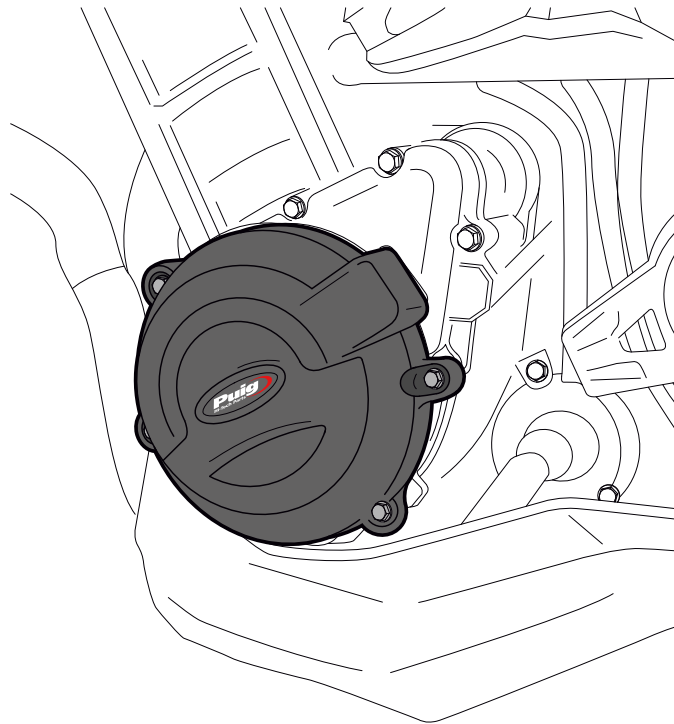

KAWASAKI Z-900 '17- / Z-1000 '11-

MOUNTING INSTRUCTIONS

REF 20135N

TAPA ALTERNADOR / ALTERNATOR COVER

1 Person

1 hour

EASY

ID.	PIEZA / PART	DESCRIPCIÓN	DESCRIPTION	QTY.	REF.:
1		Tapa alternador	Alternator cover	1	CONJUNTO--20135N
2		Tornillo M6x35 DIN912	DIN912 M6x35 screw	4	-

TAPA EMGRAGUE / TAPA BOMBA AGUA
CLUTCH COVER / WATER PUMP COVER

ID.	PIEZA / PART	DESCRIPCIÓN	DESCRIPTION	QTY.	REF:
1		Tapa embrague	Clutch cover	1	CONJUNTO--20135N
2		Tapa bomba agua	Water pump cover	1	CONJUNTO--20135N
3		Tornillo M6x35 DIN912	M6x35 DIN912 screw	8	-