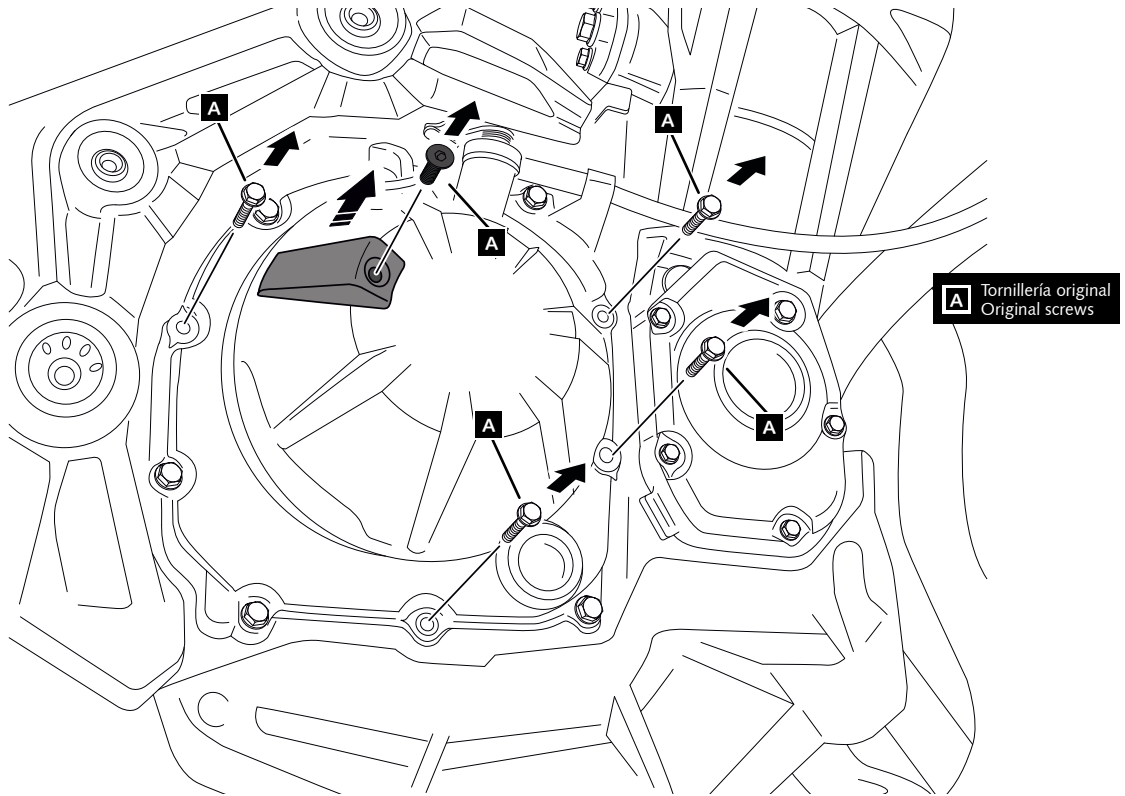

KAWASAKI Z-900 '17- / Z-1000 '11-

INSTRUCCIONES DE MONTAJE - MOUNTING INSTRUCTIONS - MONTAGEANLEITUNG

1

**DISASSEMBLY
DESMONTAJE**