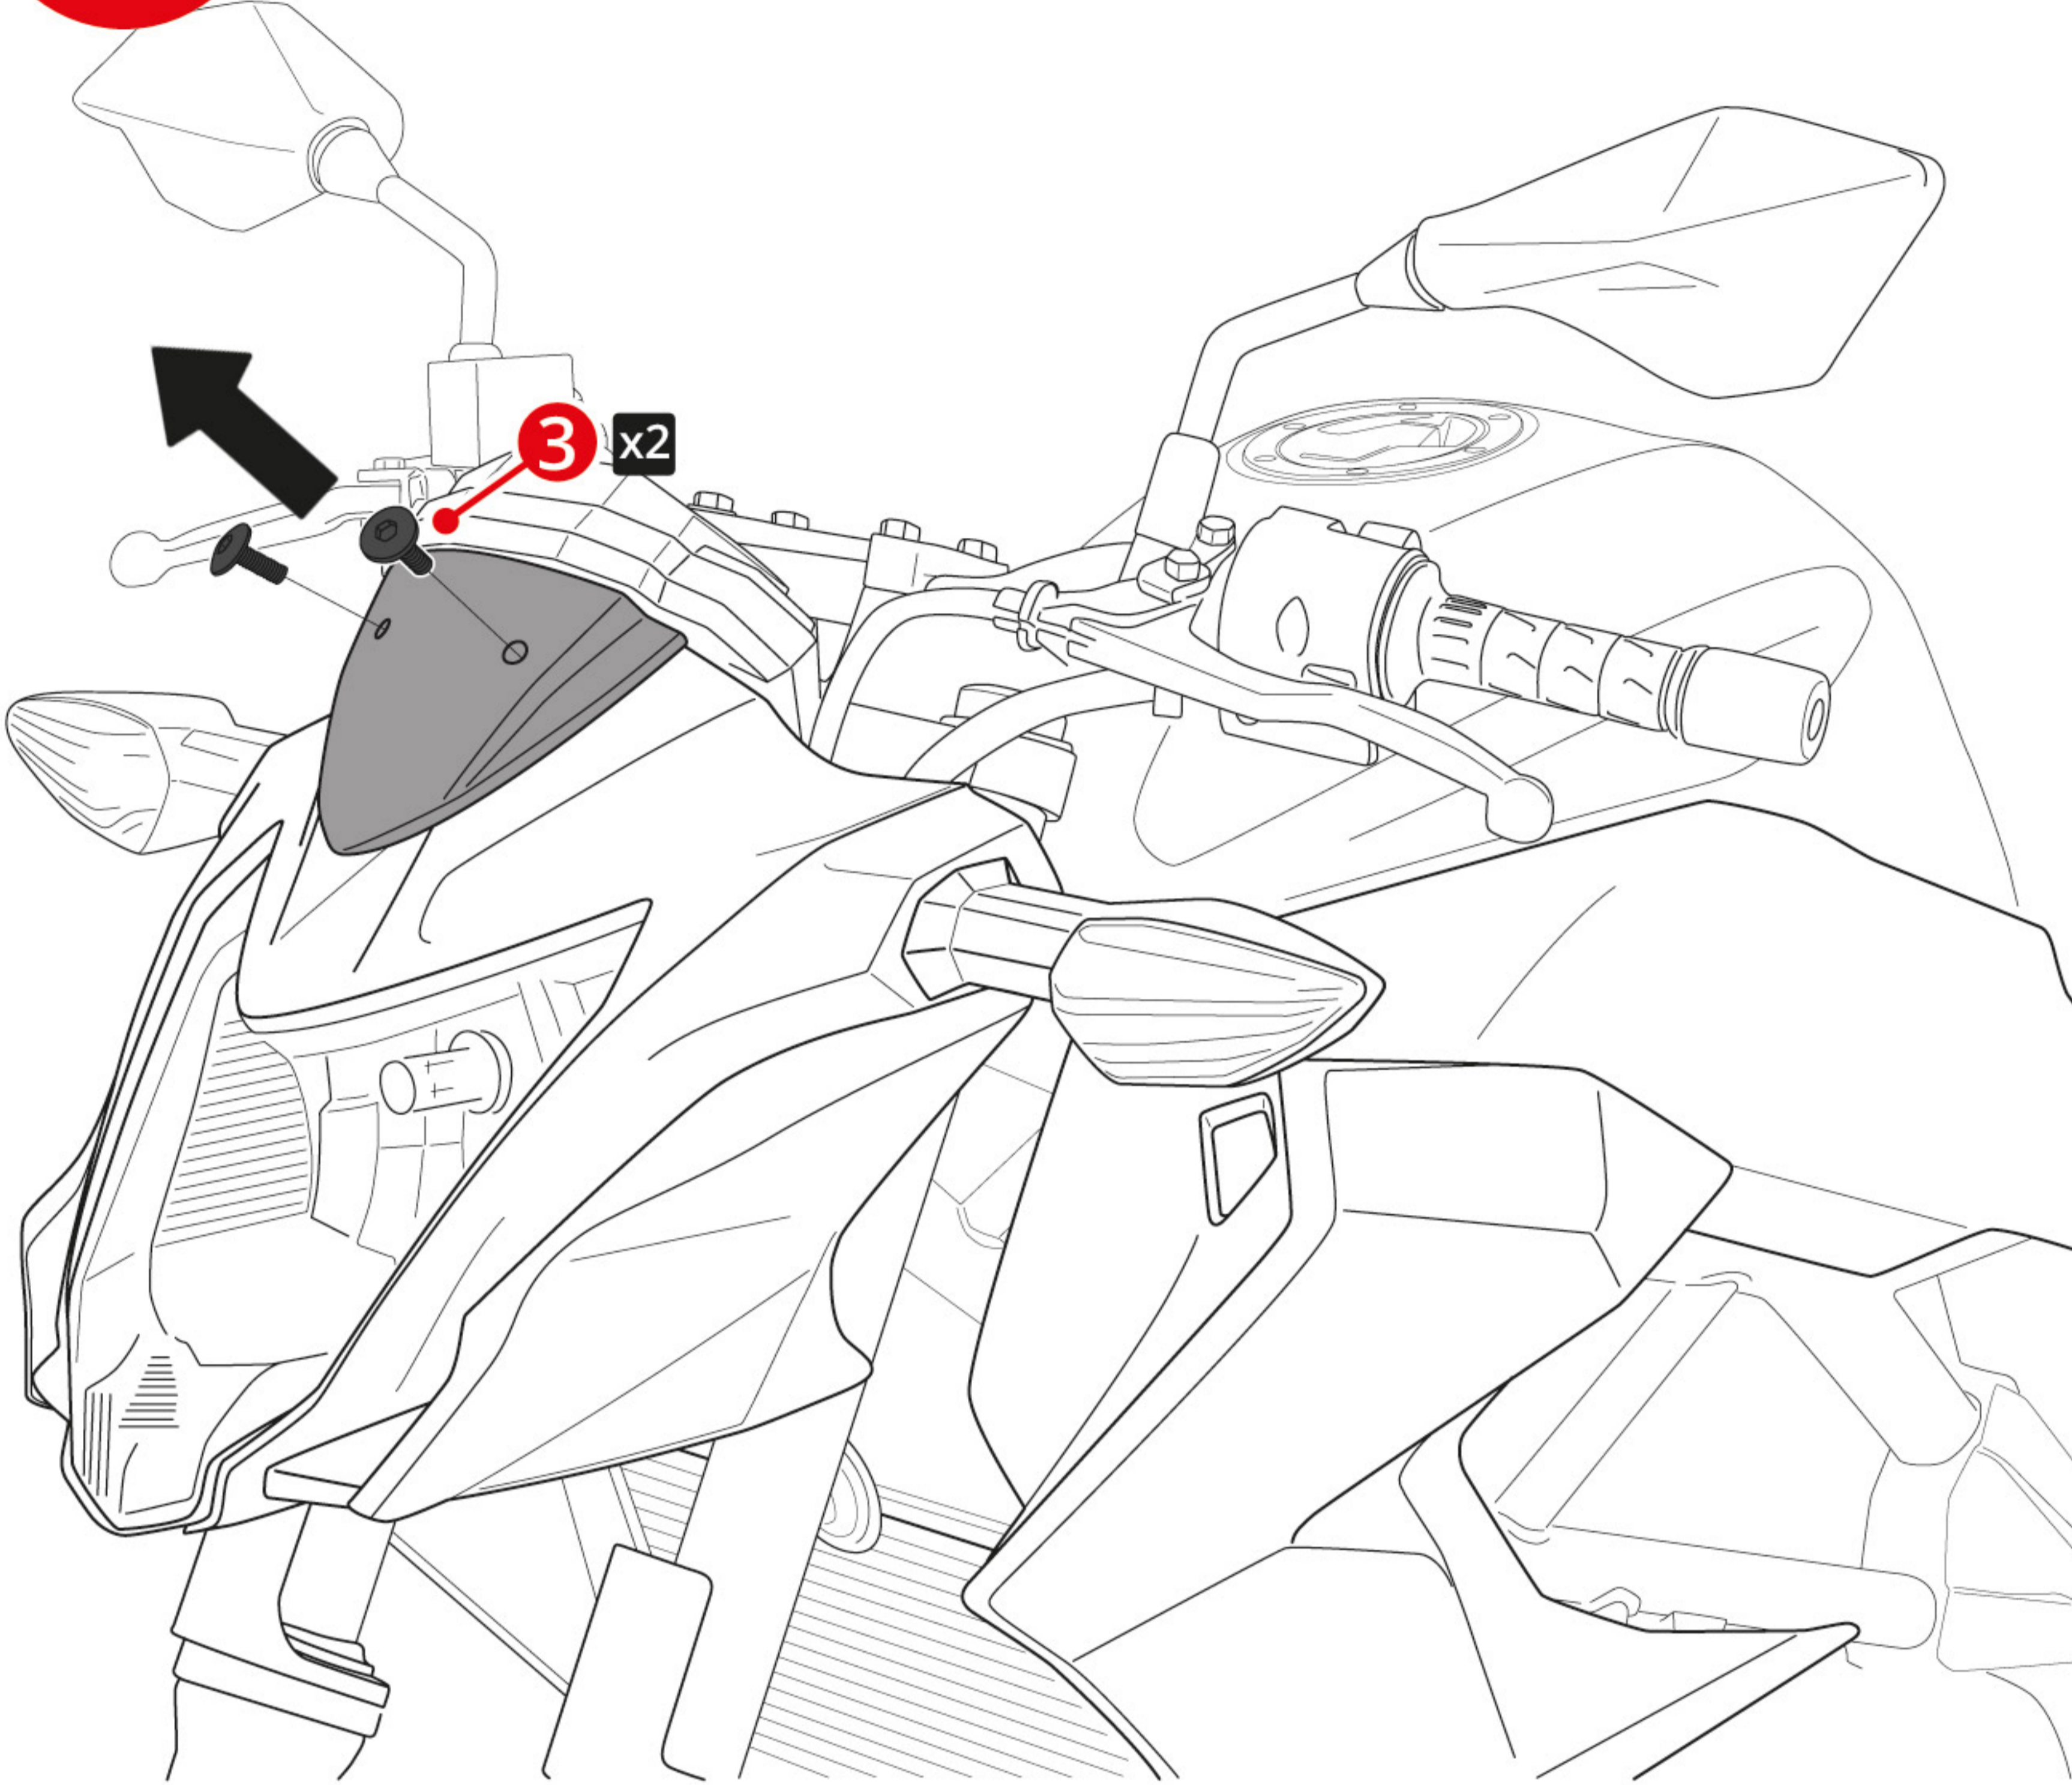

1 Demontage - Disassembly