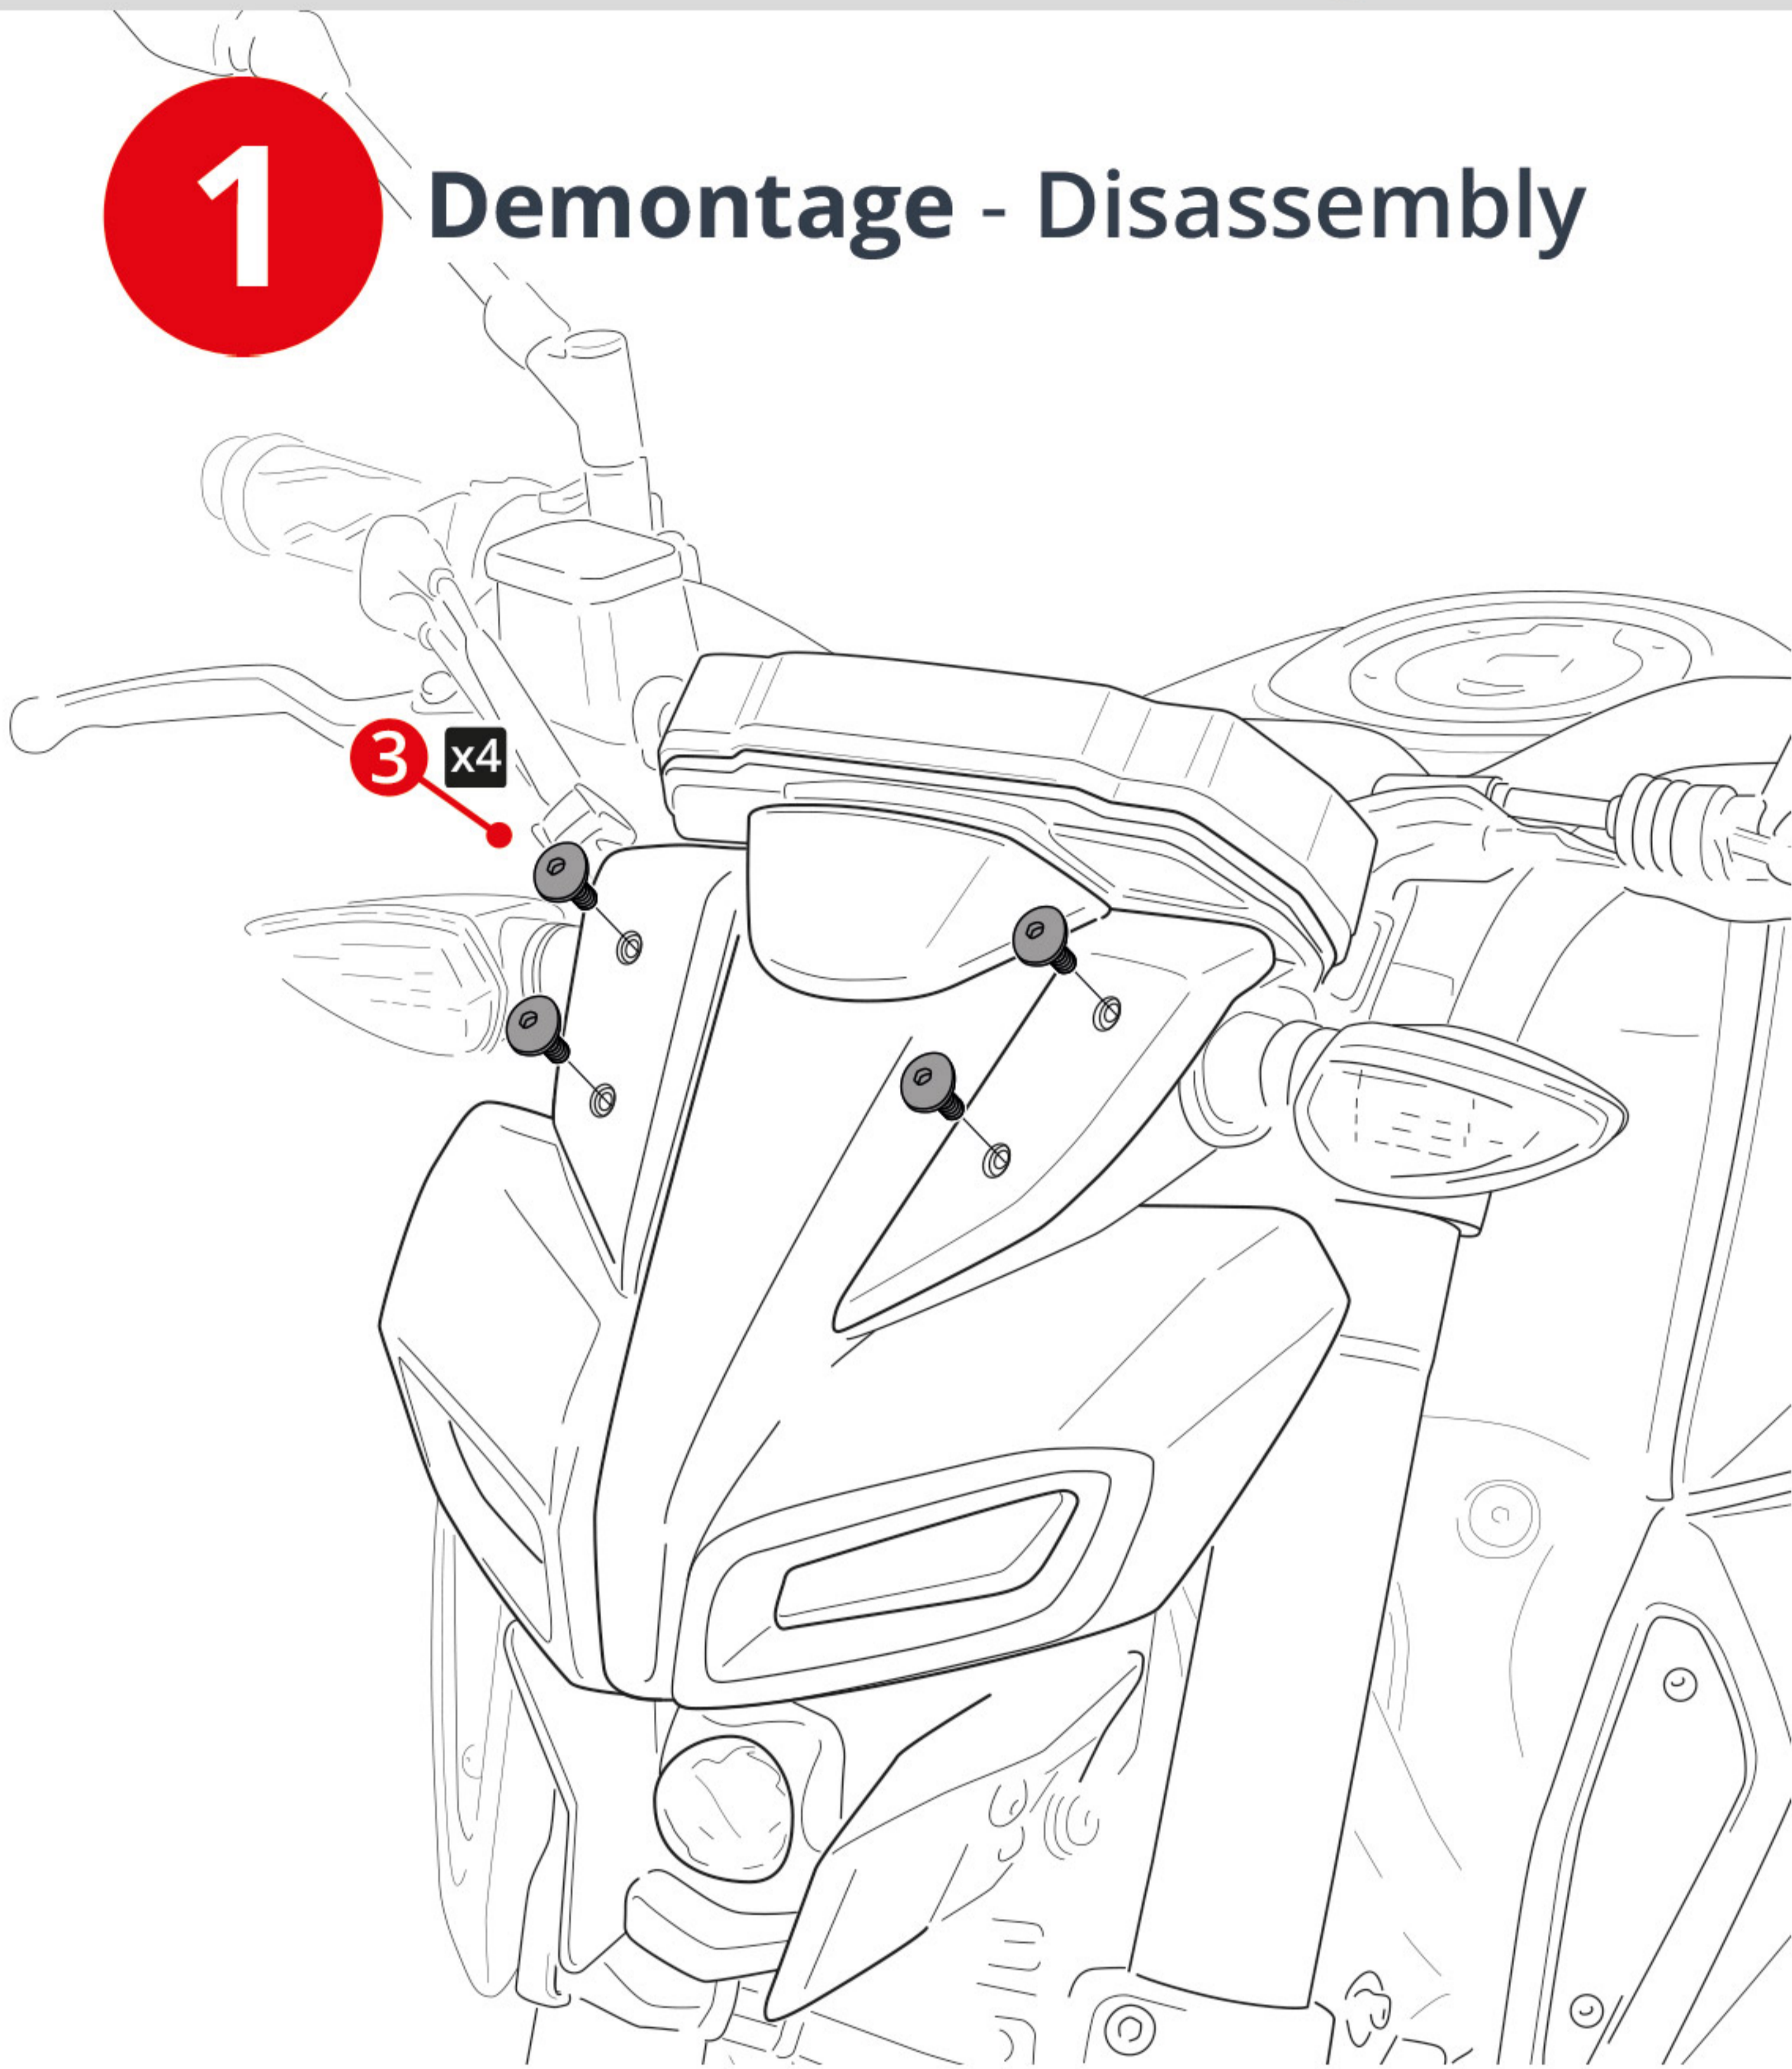

1 Demontage - Disassembly